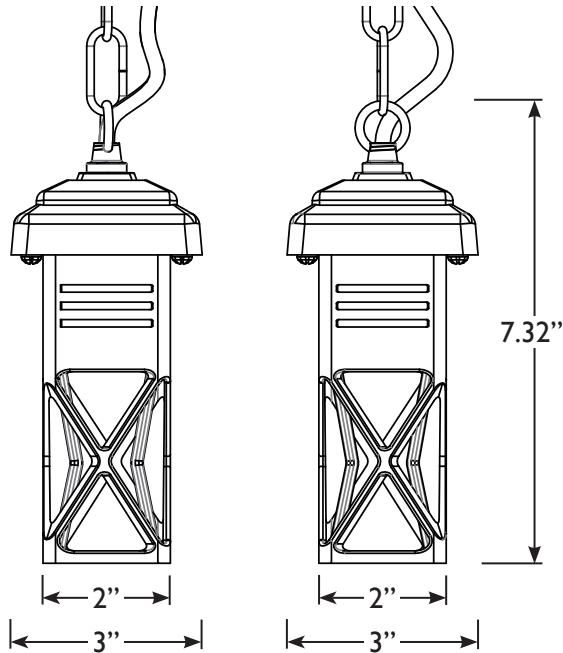

VOLT® Low Voltage Landscape Lighting

Locket Mini Brass Hanging Light (Bronze)- VAL-9504-4036-BBZ

Product Description

VOLT®'s mini hanging light is ideal for illuminating smaller outdoor spaces where a compact, discreet fixture is desired. This fixture illuminates a circular spot directly beneath the fixture and simultaneously produces a beautiful, decorative pattern around this spot; similar to that of the light produced by the Tranquility & Estate Pendant hanging lights. Designed for use with VOLT®'s Bi-Pin LED Puck Lights ONLY. The bi-pin style puck lights can be tightly secured to the socket via the included screws, which prevents the light source from potentially being knocked out during operation. Constructed of solid brass to last a lifetime and backed by a Lifetime Warranty.

Product Dimensions

Specifications

- ▶ Construction: Brass
- ▶ Finish: Bronze
- ▶ Lead Wire: 18AWG
- ▶ Light Source (not included): Bi-Pin LED Puck Lights
- ▶ Operating Voltage: 12VAC
- ▶ Powered by: VOLT's Low Voltage Transformer