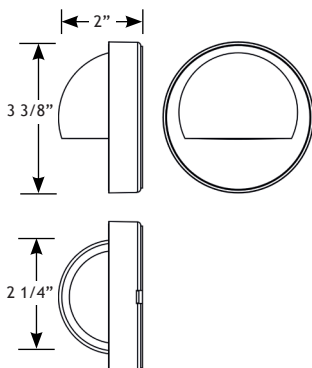

VOLT® Low Voltage Landscape Lighting Deck Light - 600 Series

Product Description

The Deck Light is a high-quality, low voltage outdoor lighting deck fixture from VOLT®. Featuring an easy access faceplate; no tools are required to install the lamp in this fixture, just rotate the faceplate into the lock position onto an o-ring gasket. It's a sealed solid brass fixture; which means it's perfect for post lighting on piers or docks, as well as decking and other hardscaping. Professional quality internal components make for a fixture that will last a long time, even in harsh outdoor environments.

Product Dimensions

Specifications

- ▶ **Construction:** Brass
- ▶ **Finish:** Bronze or White Powder Coat
- ▶ **Lead Wire:** 4' (standard) or 25' (optional) 16AWG
- ▶ **Mounting:** Two Lock Screws
- ▶ **Lens:** Frosted Glass
- ▶ **Light Source (sold separately):** Bi-Pin (LED or Halogen)
- ▶ **Operating Voltage:** 12VAC
- ▶ **Powered by:** VOLT's Low Voltage Transformer