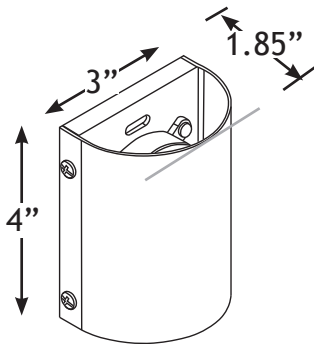

VOLT® Low Voltage Landscape Lighting

VOLT® Up/Down Integrated LED Deck Light- VDL-6007

Product Description

The Up/Down Deck Light is a distinctive and elegant cast brass fixture that offers the benefits of a compact deck light; along with the beauty and functionality of an up/down sconce. The fixture is ideal for posts on gazebos and arbors, and for wall mounting along steps, stairs, and entry ways. This luminaire is also ideal for mounting on columns and pillars.

The innovative construction of the fixture consists of an LED module enclosed behind frosted glass. The light source projects onto an angled reflector that divides the light equally in both directions. The cast brass shade acts to fully shield the light; preventing direct glare from all sides.

Product Dimensions

Features & Benefits

- Solid Brass Construction.
- Pre-aged finish; with a natural patina that does not corrode, or the option for a white powder coating.
- Ceramic white interior reflects light to maximize output and beam spread.
- Silicone plug at lead wire exit prevents ground moisture and insects from entering luminaire through the stem.
- Machine threaded body screws tight onto an O-ring for a moisture tight design.