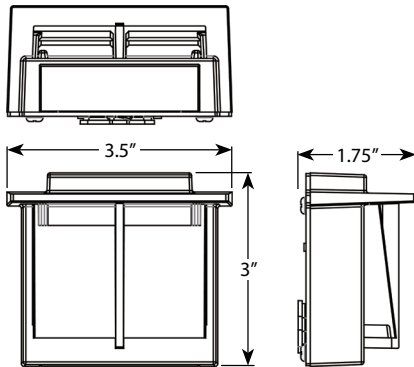

VOLT® Low Voltage Landscape Lighting

Dojo Deck Light - VDL-6009-4-BBZ

Product Description

The Dojo Deck Light is a high-quality, low voltage outdoor lighting deck fixture from VOLT®. Featuring an easy access faceplate; even easier than previous deck light models, that only takes a quarter turn to unlock & remove. It is equally strong when locked into place keeping its body securely fastened. This series also features a wire strain relief in the design to keep the wire from being pulled from the fixture. Because it is integrated, there are no bulbs to worry about either. Just install and enjoy. Backed by our lifetime warranty, because failure is not an option.

Product Dimensions

Specifications

- ▶ **Construction:** Brass
- ▶ **Finish:** Bronze
- ▶ **Lead Wire:** 18AWG
- ▶ **Mounting:** Two Lock Screws (required)
- ▶ **Lens:** Clear Glass
- ▶ **Light Source :** Integrated LED Board
- ▶ **Operating Voltage:** 9-15VAC
- ▶ **Powered by:** VOLT's Low Voltage Transformer