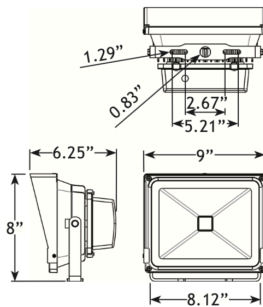

Product Description

VFL-4004-ABZ

Specifications

- **Construction:** Die-cast aluminum housing with stainless steel screws
- **Finish:** Bronze - powder coated
- **Lead Wire:** 18AWG premium grade UL Listed lead wire
- **Mounting:** Yoke Mount. Ships with 10" Hammer Stake (with cutout for wire exit) and threaded coupler. Mounting canopy available separately.
- **Light Source:** Integrated LED
- **Beam Angle:** 120°
- **Operating Voltage:** 12VAC
- **Color Temperature:** 3000K
- **Lifetime:** 40,000 hours
- **Powered by:** VOLT's low voltage transformers
- **Lumens:** 3,000 lm
- **Watts:** 30W

Features & Benefits

- Powder coated, die cast aluminum design with stainless steel hardware create a durable design
- Multiple mounting options, and optional glare guards, allow light to be adjusted to desired position.
- Tempered glass lens is fully gasketed, to provide a tight fit against moisture.
- Low voltage design and warm color temperature means the flood lights can seamlessly be used with VOLT's low voltage landscape fixtures.
- Instant illumination

Warranty

5 Year Warranty

Certifications