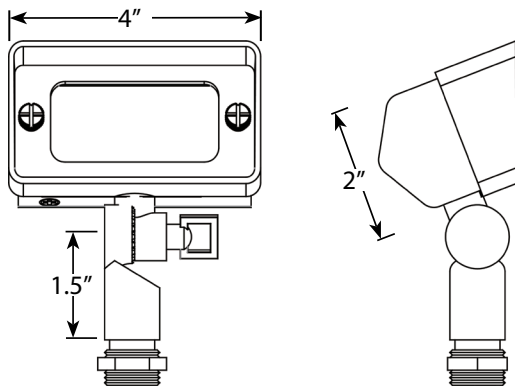

Product Dimensions

Specifications

- ▶ **Construction:** Brass
- ▶ **Finish:** Bronze
- ▶ **Lead Wire:** 16AWG
- ▶ **Mounting:** 10" Hammer® Stake
- ▶ **Lens:** Frosted lens (installed), clear lens and spread diffusion lens
- ▶ **Light Source (sold separately):** Bi-pin (LED or Halogen)
- ▶ **Operating Voltage:** 12VAC
- ▶ **Powered by:** VOLT's Low Voltage Transformer