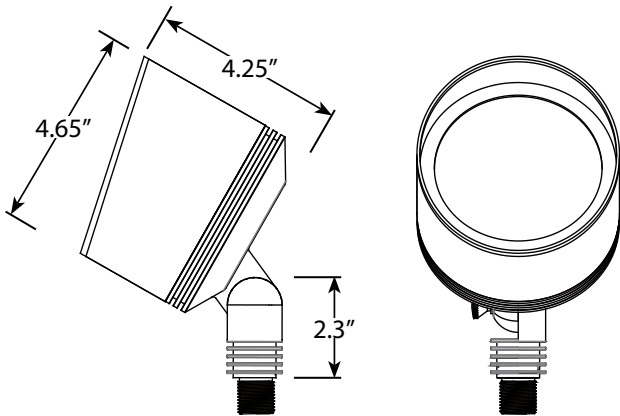

VOLT® Low Voltage Landscape Lighting

G2 Big Par36 Cast Brass Flood Light- VFL-4501-4-BBZ

Product Description

The G2 Big Par36 flood light is a heavy-duty, solid outdoor lighting flood light that is built with longevity in mind. Perfect for any flood lighting application. This luminaire is built with premium internal components, solid brass body, and completely sealed. Use it to throw a flood of light on larger applications like big walls, signs, and trees, etc. This fixture will not disappoint when it comes to your flood lighting needs! The VOLT® G2 Big Par36 flood light comes with a Lifetime Warranty.

Product Dimensions

Specifications

- ▶ Construction: Brass
- ▶ Finish: Bronze
- ▶ Lead Wire: 18AWG
- ▶ Lens: Clear lens
- ▶ Light Source (sold separately): PAR36 (LED or Halogen)
- ▶ Operating Voltage: 12VAC
- ▶ Powered by: VOLT's Low Voltage Transformer