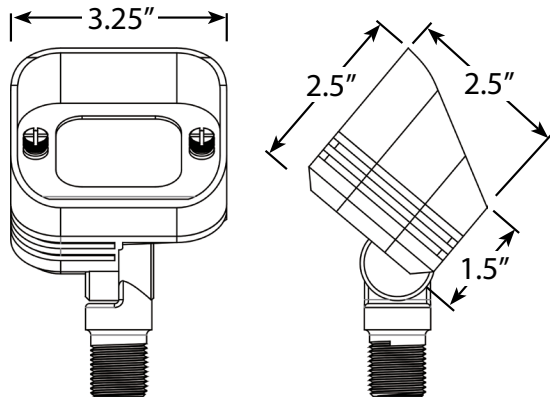

## Product Description

The Integrated LED Gentle Splash is third in the line of Splash model VOLT® flood lighting products and the first integrated version. This fixture packs a punch at over 250 lumens with its clear lens; while allowing you to adjust the performance, by swapping out the clear lens with a spread diffusion or a frosted version. With an extremely durable construction, the Integrated LED Gentle Splash is made to last. These flood lights are ideal for illuminating signs, walls, and plant material. There are no bulbs to change, and no need to stress. These fixtures make it extremely easy to install it and forget it. You can rest easy knowing full well that these fixtures will stand the test of time and keep providing a beautifully diffused light for many years to come.

## Product Dimensions

## Specifications

- ▶ Construction: Brass
- ▶ Finish: Bronze
- ▶ Lead Wire: 16AWG,
- ▶ Mounting: 10" Hammer® Stake with cutout for wire exit
- ▶ Lens: Clear (pre installed), frosted and spread diffusion lenses included.
- ▶ Light Source: Integrated LED
- ▶ Operating Voltage: 9-16 VAC
- ▶ Powered by: VOLT's Low Voltage Transformer