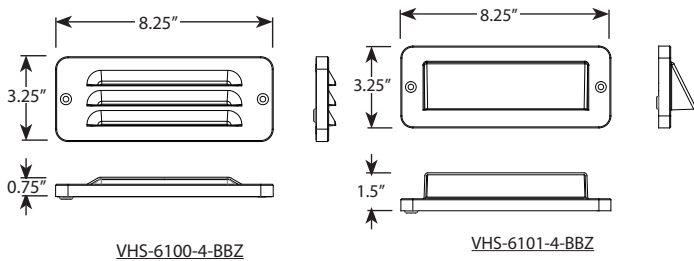

## Product Description

The Brass Bunker Thin Integrated Step Lights are designed for quick and easy installation for step-lighting projects. Traditional step lights must be recessed into a step or a wall, whereas these thin, integrated step lights allow for simple surface mounting thanks to pre-drilled screw slots on the faceplates. All of the necessary mounting hardware is included. The solid brass housings are constructed for a lifetime of durability and are completely sealed for water protection. Offset screws sticking out of the backsides of the step lights allow for a minimal gap for the lead wire to easily exit as needed between the fixture and the object it is being mounted to. Ideal applications include: illuminating walkways next to stone walls, retaining walls and nooks around outdoor kitchens.

## Product Dimensions

VHS-6100-4-BBZ

VHS-6101-4-BBZ

VHS-6102-4-BBZ

## Specifications

- ▶ Construction: Brass
- ▶ Finish: Bronze
- ▶ Lead Wire: 18AWG
- ▶ Glass or Lens Type: Frosted Lens
- ▶ Light Source: Integrated
- ▶ Operating Voltage: 12VAC
- ▶ Powered by: VOLT's Low Voltage Transformer