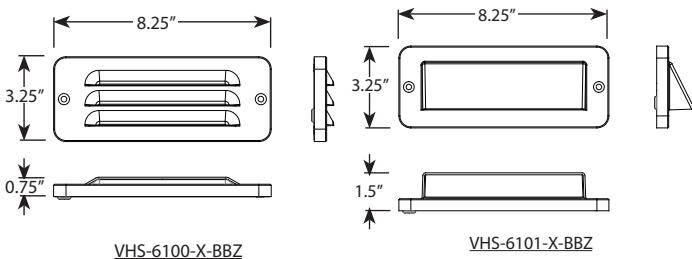

Product Dimensions

VHS-6100-X-BBZ

VHS-6101-X-BBZ