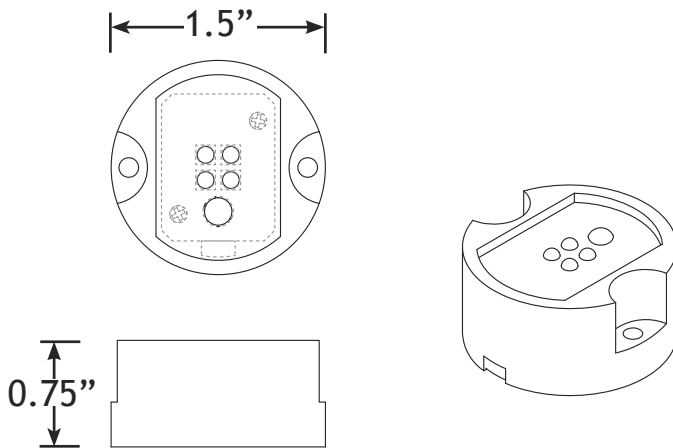

VOLT® Low Voltage Lighting RGBW BuddyPro™ Brass LED Puck Light - VHS-6726-8-BRB

Product Description

The BuddyPro™ consists of a round disc (1.5" x 0.75") constructed of solid CNC machined brass with an integrated RGBW LED and VOLT®-engineered driver embedded in waterproof epoxy. This integrated LED puck light is the first of the series to offer powerful, vivid RGBW color-changing capabilities. True-to-color LEDs produce powerful, vibrant colors. Simple and quick to install, the light requires no maintenance. Requires use of glare guard for uplighting applications. Warm white 2700K color temperature. With an estimated life of 40,000 hours and an extremely low energy consumption (4W), this solid brass LED light is an energy-efficient lighting powerhouse in a very small package. This compact light is ideal for a variety of applications.

Product Dimensions

Specifications

- ▶ Construction: Brass
- ▶ Finish: Raw Brass
- ▶ Light Source: Integrated LED
- ▶ Color Temperature: White- 2700K
- ▶ CRI: 80+
- ▶ Operating Voltage: 6-18 VAC, with decreased lumens under 9V
- ▶ Wattage: 4W
- ▶ Lumens: 300 2700K White
- ▶ Lumen Maintenance: 40,000 hours L70
- ▶ Powered by: VOLT® Low Voltage Transformers