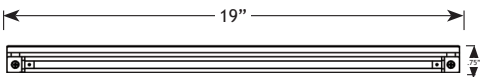

Product Dimensions

Features & Benefits

- ▶ Solid brass construction
- ▶ LED’s encapsulated in resin; provides superior protection against moisture, thermal shock, vibration, extreme temperatures and other potentially damaging environments.
- ▶ Fully Rotatable 360° for precision light aiming
- ▶ Multiple installation options:
 - Surface mounted, using the two pre-drilled holes
 - Incorporated into masonry or concrete, using the 304 stainless steel mounting plate accessory
- ▶ Stainless steel set screws that make a strong and solid locking connection once adjustment is complete

Specifications

- ▶ **Housing:** Cast Brass
- ▶ **Finish:** Bronze
- ▶ **Lead Wire:** UL approved 18AWG, SPT-1 wire
- ▶ **Light Source:** Integrated LED
- ▶ **Lens:** Encapsulated in resin
- ▶ **Beam Spread:** 120°
- ▶ **Color Temperature (CCT):** 2700K
- ▶ **Color Rendering Index (CRI):** 80+
- ▶ **Life:** 60,000 hr L70
- ▶ **Operating Voltage Range:** 10-15V
- ▶ **Powered by:** VOLT® low voltage transformers
- ▶ **Position Locking** 360° rotatable body for precision aiming