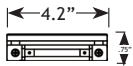

Product Dimensions