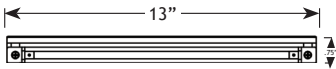

Product Dimensions

Features & Benefits

- ▶ Solid brass construction
- ▶ LED’s encapsulated in resin; provides superior protection against moisture, thermal shock, vibration, extreme temperatures and other potentially damaging environments.
- ▶ Fully Rotatable 360° for precision light aiming
- ▶ Multiple installation options:
 - Surface mounted, using the two pre-drilled holes
 - Incorporated into masonry or concrete, using the 304 stainless steel mounting plate accessory
- ▶ Stainless steel set screws that make a strong and solid locking connection once adjustment is complete

Specifications

- ▶ **Housing:** Cast Brass
- ▶ **Finish:** Bronze
- ▶ **Lead Wire:** UL approved 18AWG, SPT-1 wire
- ▶ **Light Source:** Integrated LED
- ▶ **Lens:** Encapsulated in resin
- ▶ **Beam Spread:** 120°
- ▶ **Color Temperature (CCT):** 2700K
- ▶ **Color Rendering Index (CRI):** 80+
- ▶ **Life:** 60,000 hr L70
- ▶ **Operating Voltage Range:** 10-15V
- ▶ **Powered by:** VOLT® low voltage transformers
- ▶ **Position Locking** 360° rotatable body for precision aiming