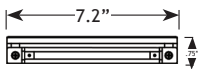

Product Dimensions