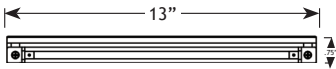

Product Dimensions

Features & Benefits

- Solid brass construction
- LED’s encapsulated in resin; provides superior protection against moisture, thermal shock, vibration, extreme temperatures and other potentially damaging environments.
- Fully Rotatable 360° for precision light aiming
- Multiple installation options:
  - Surface mounted, using the two pre-drilled holes
  - Incorporated into masonry or concrete, using the 304 stainless steel mounting plate accessory
- Stainless steel set screws that make a strong and solid locking connection once adjustment is complete

Specifications

- **Housing:** Cast Brass
- **Finish:** Bronze
- **Lead Wire:** 25’ UL approved 18AWG, SPT-1 wire
- **Light Source:** Integrated LED
- **Lens:** Encapsulated in resin
- **Beam Spread:** 120°
- **Color Temperature (CCT):** 2700K
- **Color Rendering Index (CRI):** 80+
- **Life:** 60,000 hr L70
- **Operating Voltage Range:** 10-15V
- **Powered by:** VOLT® low voltage transformers
- **Position Locking** 360° rotatable body for precision aiming

Warranty

Lifetime Warranty

Certifications

LISTED File #E466348

LISTED File #E466348