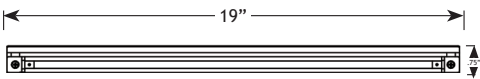

## Product Dimensions

## Specifications

- ▶ **Housing:** Cast Brass
- ▶ **Finish:** Bronze
- ▶ **Lead Wire:** 25’ UL approved 18AWG, SPT-1 wire
- ▶ **Light Source:** Integrated LED
- ▶ **Lens:** Encapsulated in resin
- ▶ **Beam Spread:** 120°
- ▶ **Color Temperature (CCT):** 2700K
- ▶ **Color Rendering Index (CRI):** 80+
- ▶ **Life:** 60,000 hr L70
- ▶ **Operating Voltage Range:** 10-15V
- ▶ **Powered by:** VOLT® low voltage transformers
- ▶ **Position Locking** 360° rotatable body for precision aiming