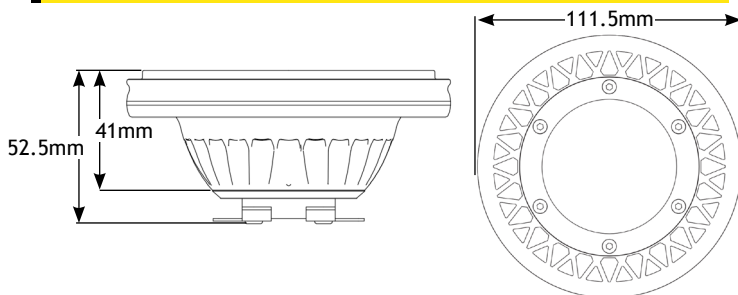

The first LED alternative that fits directly into VOLT® fixtures such as; The Big Par, The Ground Hog, and our Commercial Well Light.

Specifications

- ▶ **Base:** PAR36 screw terminal
- ▶ **Light Source:** 3 or 6 CREE XTE LED's
- ▶ **Color Temperature:** 2700K and 3000K
- ▶ **CRI:** 83
- ▶ **Input Voltage:** 6-18VAC, with decreased lumens under 11V
- ▶ **Power (W):** 5W, 6W, 9W
- ▶ **Beam Angle:** 35° and 60°
- ▶ **Ingress Protection:** IP68
- ▶ **Powered by:** VOLT's Low Voltage Transformer

Product Dimensions

Item Number	Color Temp	Wattage	Beam Spread	Lumens
PAR36-5-27-35	2700K	5W	35°	375
PAR36-5-27-60	2700K	5W	60°	375
PAR36-6-27-35	2700K	6W	35°	650
PAR36-6-27-60	2700K	6W	60°	650
PAR36-9-27-35	2700K	9W	35°	900
PAR36-9-27-60	2700K	9W	60°	900
PAR36-5-30-35	3000K	5W	35°	375
PAR36-5-30-60	3000K	5W	60°	375
PAR36-6-30-35	3000K	6W	35°	650
PAR36-6-30-60	3000K	6W	60°	650
PAR36-9-30-35	3000K	9W	35°	900
PAR36-9-30-60	3000K	9W	60°	900