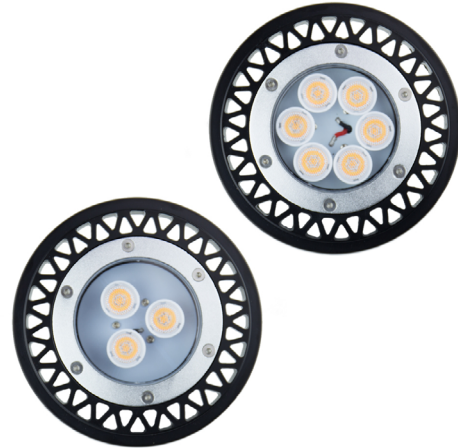

VOLT® Low Voltage Landscape Lighting LED PAR36 12V Lamps

Product Description

Introducing VOLT®'s LED PAR-36 Lamp. Direct replacements for halogen PAR36 bulbs with similar light levels using only a fraction of the power consumption. Fully encapsulated to keep moisture out makes these lamps great alternatives to typical halogen PAR36s. Our LED lamps are built using CREE® LEDs and come with a lifetime warranty.

The first LED alternative that fits directly into VOLT® fixtures such as; The Big Par, The Ground Hog, and our Commercial Well Light.

Specifications

- ▶ **Base:** PAR36 screw terminal
- ▶ **Light Source:** 3 or 6 CREE XTE LED's
- ▶ **Color Temperature:** 2700K and 3000K
- ▶ **CRI:** 83
- ▶ **Input Voltage:** 6-18VAC, with decreased lumens under 11V
- ▶ **Power (W):** 5W, 6W, 9W
- ▶ **Beam Angle:** 35° and 60°
- ▶ **Ingress Protection:** IP68
- ▶ **Powered by:** VOLT's Low Voltage Transformer

Features & Benefits

- ▶ Thermally engineered for operating in enclosed landscape lighting fixtures
- ▶ Built-in over-heat protection circuitry
- ▶ Electro-static discharge protection
- ▶ RF interference free
- ▶ Dimmable
- ▶ IP68 - designed for withstand harsh outdoor environments
- ▶ CREE chipset