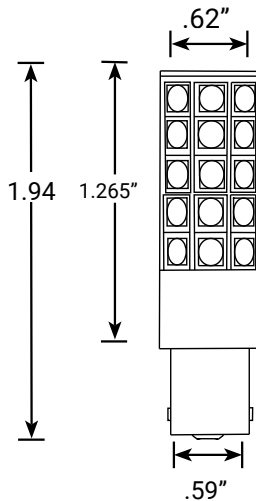

Product Dimensions

Specifications

- ▶ **Input Voltage, Frequency:** 6-18VAC, 50/60Hz AC- with decreased lumens under 10V
- ▶ **Beam Angles:** Omni-Directional
- ▶ **Lumen Output / Efficiency:**
 - 5W (50W equiv.) Models: 460 lm
- ▶ **Correlated Color Temperature (CCT):** 2200K
- ▶ **Color Rendering Index (CRI):** >82
- ▶ **Life:** 40,000 hours (L70)