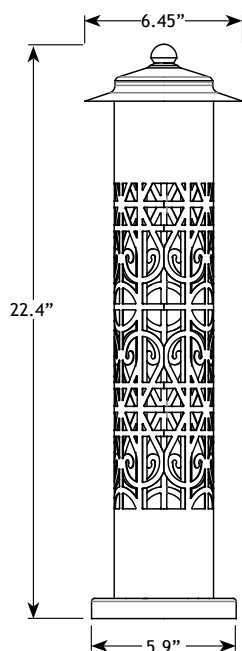

VOLT® Low Voltage Landscape Lighting Cypress Bollard - VPL-1042-4-BBZ

Product Description

This decorative bollard light is an eye-catching luminaire beautiful both day and night. When lit, the 22.5” cylinder projects a compelling pattern of light and shadow. Includes one integrated LED light source. VOLT® Bollards represent impressive and effective visual elements in the landscape lighting design. They add flair and wonder to the nighttime ambiance. The fixtures can be installed in the landscape through use of an included 9” stake; or onto decks or patios with screws and anchors (not included). 10 Year Warranty included.

Product Dimensions

Features & Benefits

- ▶ 3ft diameter casts a decorative hard cutoff pattern.
- ▶ Built in threaded coupler on the bottom for easy stake mount installation.
- ▶ Pre-installed 2700K puck light for a warm soft light.
- ▶ Silicone plug at lead wire exit prevents ground moisture and insects from entering luminaire through the stem.

Warranty

10 Year Warranty

Certifications

LISTED File #E466348

LISTED File #E466348

Specifications

- ▶ **Construction:** Stainless Steel
- ▶ **Finish:** Bronze
- ▶ **Lead Wire:** 18AWG
- ▶ **Mounting:** 9” Stake
- ▶ **Light Source:** 2700K Puck Light installed
- ▶ **Operating Voltage:** 12V
- ▶ **Powered by:** VOLT’s Low Voltage Transformer