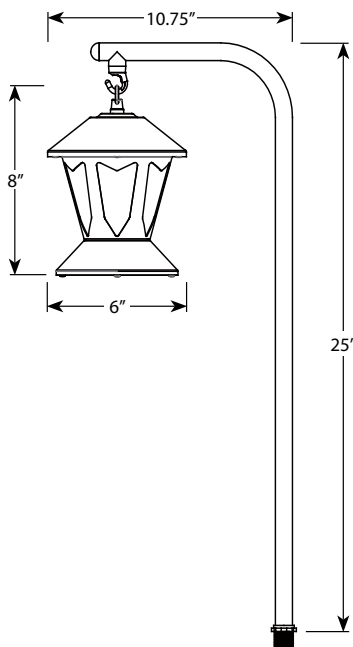

VOLT® Low Voltage Landscape Lighting Traditional Lantern Brass Path & Area Light- VPL-1047

Product Description

The VOLT® Traditional Lantern Path & Area Light is a professional grade, solid brass fixture with an elegant lantern-style appearance that complements traditional or classical architectural and landscape styles. The lamp housing features an ultra-realistic flame simulating LED bi-pin (included), while a hidden LED bulb under the lantern projects light downward for area lighting. It provides subtle, balanced illumination ideal for lighting along walkways or garden beds. Backed by a Lifetime Warranty.

Product Dimensions

Specifications

- ▶ **Construction:** Brass
- ▶ **Finish:** Bronze
- ▶ **Lead Wire:** 18AWG
- ▶ **Mounting (included):** 10" Hammer Stake with cutout for wire exit
- ▶ **Light Source:** LED Flame Bi-Pin (decorative) and LED SCB (Single Contact Bayonet) Lamp for illumination
- ▶ **Color Temperature:** 2200K
- ▶ **Operating Voltage:** 12VAC
- ▶ **Powered by:** VOLT's Low Voltage Transformer