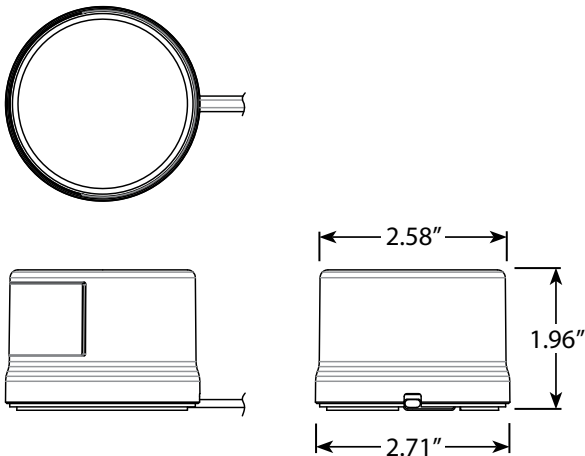

PRODUCT DIMENSIONS

FEATURES & BENEFITS

- Solid Brass Construction.
- Pre-aged finish; natural patina that does not corrode.
- Beryllium copper socket more corrosion resistant than copper.
- Ceramic white interior reflects light to maximize output and beam spread.
- Machine threaded body screws tight onto an O-ring for a moisture tight design.

SPECIFICATIONS

- **Construction:** Brass
- **Finish:** Bronze
- **Lead Wire:** 18 AWG
- **Lens:** Frosted
- **Light Source:** Bi-Pin
- **Operating Voltage:** 12VAC
- **Powered by:** VOLT's Low Voltage Transformer

WARRANTY

Lifetime Warranty

CERTIFICATIONS