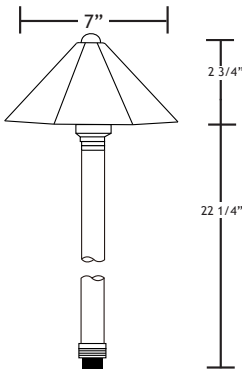

VOLT® Low Voltage Landscape Lighting Parasol Path & Area Light - 304 Series

Product Description

The Parasol Path & Area Light is a high-quality outdoor light with a unique look and feel. Its linear design lends itself to the style of our more modern fixtures and will fit in well with that line of products.

Although the hat itself is linear, the pattern produced does not have a hard light cutoff and mostly resembles that of our Conehead hat that is also 7 inches. The Parasol is made of brass and features a lifetime warranty. If you like modern and linear, look no further than the Parasol. Available in standard height and miniature.

Product Dimensions

Features & Benefits

- ▶ Solid Brass Construction.
- ▶ Pre-aged finish; a just natural patina.
- ▶ Stem is 1-inch thick and includes extra-long (1-inch) strip resistant threading for greater stability.
- ▶ Beryllium copper socket - more corrosion resistant than copper.
- ▶ Silicone plug at lead wire exit prevents ground moisture and insects from entering luminaire through the stem.
- ▶ Machine threaded body screws tight onto an O-ring for a moisture tight design.

Specifications

- ▶ **Construction:** Brass
- ▶ **Finish:** Bronze
- ▶ **Lead Wire:** 18AWG
- ▶ **Mounting:** 10" Hammer® Stake with cutout for wire exit
- ▶ **Lens:** Clear Protective Polycarbonate lens
- ▶ **Light Source (Sold Separately):** Bi-Pin (LED or Halogen)
- ▶ **Operating Voltage:** 12V AC
- ▶ **Powered by:** VOLT's Low Voltage Transformer