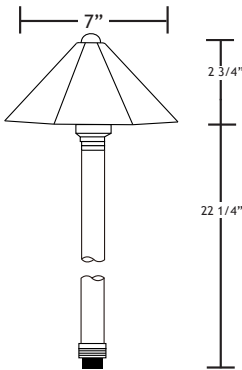

VOLT® Low Voltage Landscape Lighting Parasol Path & Area Light - 304 Series

Product Description

The Parasol Path & Area Light is a high-quality outdoor light with a unique look and feel. Its linear design lends itself to the style of our more modern fixtures and will fit in well with that line of products.

Although the hat itself is linear, the pattern produced does not have a hard light cutoff and mostly resembles that of our Conehead hat that is also 7 inches. The Parasol is made of brass and features a lifetime warranty. If you like modern and linear, look no further than the Parasol. Available in standard height and miniature.

Product Dimensions

Features & Benefits

- ▶ Solid Brass Construction.
- ▶ Pre-aged finish; a just natural patina.
- ▶ Stem is 1-inch thick and includes extra-long (1-inch) strip resistant threading for greater stability.
- ▶ Beryllium copper socket - more corrosion resistant than copper.
- ▶ Silicone plug at lead wire exit prevents ground moisture and insects from entering luminaire through the stem.
- ▶ Machine threaded body screws tight onto an O-ring for a moisture tight design.

Specifications

- ▶ **Construction:** Brass
- ▶ **Finish:** Bronze
- ▶ **Lead Wire:** 4' (standard) or 25' (optional) 18AWG
- ▶ **Mounting:** 10" Hammer® Stake with cutout for wire exit
- ▶ **Lens:** Clear Protective Polycarbonate lens
- ▶ **Light Source (Sold Separately):** Bi-Pin (LED or Halogen)
- ▶ **Operating Voltage:** 12V AC
- ▶ **Powered by:** VOLT's Low Voltage Transformer