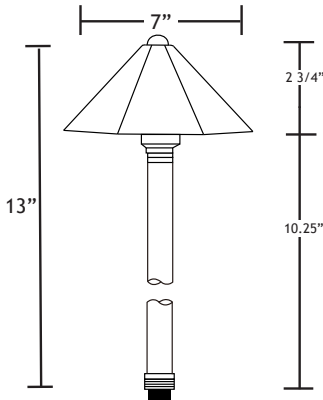

## Product Description

The Mini Parasol Path & Area Light is a high-quality outdoor light with a unique look and feel. Its linear design lends itself to the style of our more modern fixtures and will fit in well with that line of products.

Although the hat itself is linear, the pattern produced does not have a hard light cutoff and mostly resembles that of our Conehead hat that is also 7 inches. The Mini Parasol is made of brass and features a lifetime warranty. If you like modern and linear, look no further than the Mini Parasol. Available in standard height and miniature.

## Product Dimensions

## Specifications

- ▶ **Construction:** Brass
- ▶ **Finish:** Bronze
- ▶ **Lead Wire:** 18AWG
- ▶ **Mounting:** 10" Hammer® Stake with cutout for wire exit
- ▶ **Lens:** Clear Protective Polycarbonate lens
- ▶ **Light Source (Sold Separately):** Bi-Pin (LED or Halogen)
- ▶ **Operating Voltage:** 12V AC
- ▶ **Powered by:** VOLT's Low Voltage Transformer