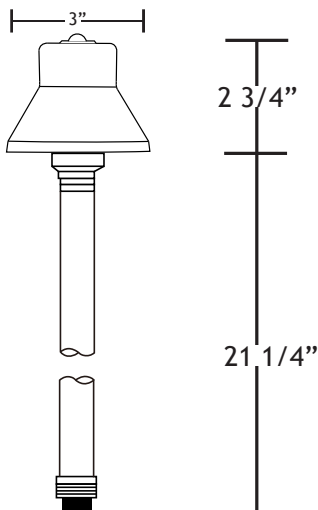

### Product Dimensions

### Specifications

- ▶ **Construction:** Brass
- ▶ **Finish:** Bronze
- ▶ **Lead Wire:** 4’ (standard) or 25’ (optional) 18AWG
- ▶ **Mounting:** 10” Hammer® Stake with cutout for wire exit
- ▶ **Lens:** Clear protective polycarbonate lens
- ▶ **Light Source (sold separately):** Bi-Pin (LED or Halogen)
- ▶ **Operating Voltage:** 12V AC
- ▶ **Powered by:** VOLT’s Low Voltage Transformer