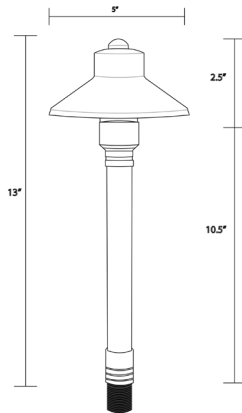

## China Hat 5” Mini Path & Area Lights - 322 Series

### Product Description

The China Hat 5” Mini Path & Area Light is a high-quality outdoor light that is perfect for illuminating pathways, walkways and even small flower beds. The solid construction is designed to stand up to everything that mother nature throws at it, yet still be easily accessible for maintenance. With an overall height of 12”, this luminaire provides an approximate 4’ diameter beam spread.

### Product Dimensions

### Specifications

- ▶ **Construction:** Solid Brass or Solid Raw Copper
- ▶ **Finish:** Bronze, Powder Coated Black, or Raw Copper
- ▶ **Lead Wire:** 18AWG
- ▶ **Mounting:** 10” Hammer® Stake with cutout for wire exit
- ▶ **Lens:** Clear protective polycarbonate lens
- ▶ **Light Source (sold separately):** Bi-Pin (LED or Halogen)
- ▶ **Operating Voltage:** 12V AC
- ▶ **Powered by:** VOLT’s Low Voltage Transformer