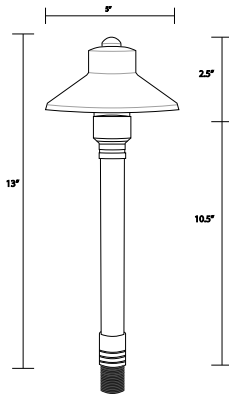

VOLT® Low Voltage Landscape Lighting

China Hat Mini 5” Turtle Safe Area Lights - 322 Series

Product Description

The China Hat mini 5” Path & Area Light is a high-quality outdoor light that is perfect for illuminating pathways, walkways and even small flower beds. Featuring a low height stem and small angular hat, this luminaire projects an extra-wide beam of illumination while simultaneously protecting from any direct glare. The wavelength of the required lamps provides adequate lighting for humans, while being virtually invisible to the sea turtles it’s designed to protect. This fixture is specifically manufactured to avoid sea turtles being distracted by the light and coming inland where they often perish. Instead; with turtle safe lights, the turtles will safely return to the ocean where they belong.

Product Dimensions

Features & Benefits

- ▶ Solid Brass or Copper Construction.
- ▶ Pre-aged Finish
- ▶ Stem is 1-inch thick and includes extra-long (1-inch) strip resistant threading for greater stability.
- ▶ Beryllium copper socket - more corrosion resistant than copper.
- ▶ Silicone plug at lead wire exit prevents ground moisture and insects from entering luminaire through the stem

Specifications

- ▶ Construction: Cast Brass or Cast Copper
- ▶ Finish: Bronze, or Raw Copper
- ▶ Lead Wire: 16AWG, SPT-2
- ▶ Mounting: 10” Hammer® Stake with cutout for wire exit
- ▶ Lens: Clear protective polycarbonate lens
- ▶ Light Source (Sold Separately): VOLT® AMBER or RED LED Bi-Pin
- ▶ Maximum Lamp Rating: 20W
- ▶ Operating Voltage: 12VAC
- ▶ Powered by: VOLT’s Low Voltage Transformer