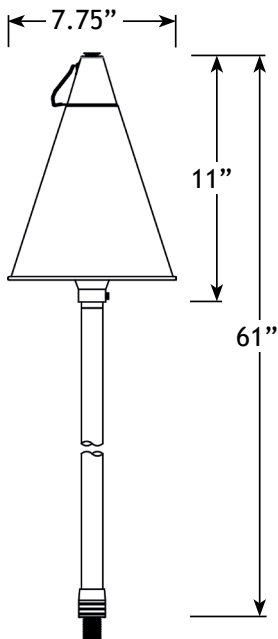

VOLT® Low Voltage Landscape Lighting

VOLT® 2-in-1 Tiki-Brass Torch Path & Area Lights - 380 Series

Product Description

The VOLT® Tiki-Brass Torch Light is a modern tribute to the ancient tiki torches from Polynesia. Traditionally, tiki torches honor the spirits of fire and light. The VOLT® Tiki Torch keeps to this tradition since it contains both fire (fueled by an oil reservoir) and light (from an LED bulb located under the shade).

In addition to lending a tropical look, this fixture functions as an insect repellent. This is accomplished by filling the reservoir with citronella oil.

Product Dimensions

Specifications

- ▶ **Construction:** Brass
- ▶ **Finish:** Bronze
- ▶ **Lead Wire:** 16AWG
- ▶ **Mounting (sold separately):** 13" Hammer® Stake with cutout for wire exit
- ▶ **Lens:** Clear Protective Glass Globe
- ▶ **Light Source (not included):** Bipin (LED or Halogen)
- ▶ **Operating Voltage:** 12V AC
- ▶ **Powered by:** VOLT's Low Voltage Transformer