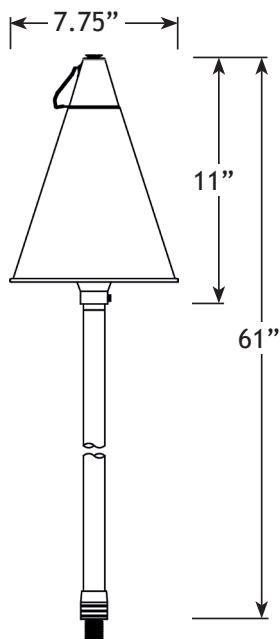

VOLT® Low Voltage Landscape Lighting

VOLT® 2-in-1 Tiki-Brass Torch Path & Area Lights - 381

Product Description

The VOLT® Tiki-Brass Torch Light is a modern tribute to the ancient tiki torches from Polynesia. Traditionally, tiki torches honor the spirits of fire and light. The VOLT® Tiki Torch keeps to this tradition since it contains both fire (fueled by an oil reservoir) and light (from an LED bulb located under the shade).

In addition to lending a tropical look, this fixture functions as an insect repellent. This is accomplished by filling the reservoir with citronella oil.

Product Dimensions

Features & Benefits

- ▶ Solid Brass construction
- ▶ Pre-aged finish that becomes more beautiful in time.
- ▶ 1.38-inch thick stem includes extra-long (1-inch) strip resistant threading for greater stability.
- ▶ Beryllium copper socket - more corrosion resistant than copper.
- ▶ Silicone plug at lead wire exit prevents ground moisture and insects from entering luminaire through the stem.
- ▶ Machine threaded body screws tight onto an O-ring for a moisture tight design.

Specifications

- ▶ **Construction:** Brass
- ▶ **Finish:** Bronze
- ▶ **Lead Wire:** 16AWG
- ▶ **Mounting (sold separately):** 13" Hammer® Stake with cutout for wire exit
- ▶ **Lens:** Clear Protective Glass Globe
- ▶ **Light Source (not included):** Bipin (LED or Halogen)
- ▶ **Operating Voltage:** 12V AC
- ▶ **Powered by:** VOLT's Low Voltage Transformer