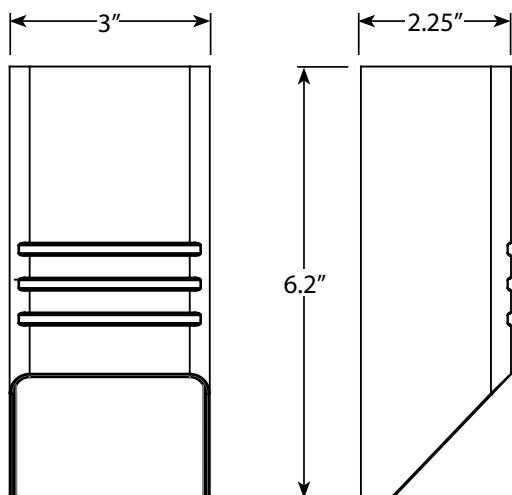

VOLT® Solar Landscape Lighting

Solar Deck Light- VSDL-6012-BBZ-R1

Product Description

Solid brass construction with a pre-aged bronze finish, premium-grade internal components, and a water-tight IP65 rating ensure the enduring performance of this solar deck light. On a full charge, this solar deck light produces 30 lumens of a warm 2700K glow before gradually dimming and powering off for 5-6 hours each night. The detachable solar panel has an 8.5-inch connecting wire, giving you flexibility to adjust its position for the best sunlight to keep your light powered up.

Product Dimensions

Specifications

- ▶ **Construction:** Brass
- ▶ **Finish:** Bronze
- ▶ **Mounting:** Stainless steel bracket and screws
- ▶ **Light Output:** 30 lumens that gradually diminish as the batteries drain
- ▶ **Lens:** Clear Glass
- ▶ **Light Source:** Integrated LED
- ▶ **Charge Time:** 8 hours of uninterrupted sunlight for full battery charge
- ▶ **Battery Information:** 3pcs AAA Ni-MH rechargeable batteries with 500Mah, output 3.6v DC, 1.8Wh
- ▶ **Powered by:** VOLT's attached solar panel