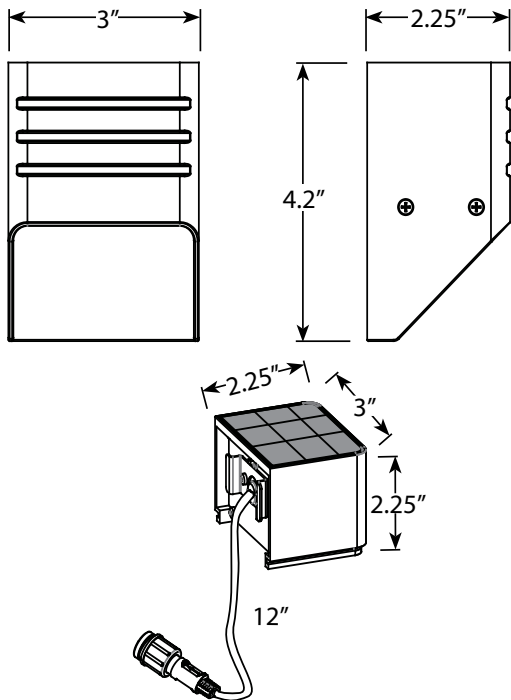

VOLT® Solar Landscape Lighting

Solar Deck Light Brass- VSDL-6012-BBZ

Product Description

Professional grade quality along with our lifetime warranty ensures this solar-powered fixture will last a lifetime. With a full solar charge, this fixture offers 30 lumens of subtle, balanced illumination for several hours, then will gradually and subtly dim throughout the night before powering off for a total of 5-6 hours of use each night depending on the charge. Transform your deck or patio while “Going Green” with solar powered deck lighting.

Product Dimensions

Specifications

- ▶ **Construction:** Brass
- ▶ **Finish:** Bronze
- ▶ **Mounting:** Stainless steel bracket and screws
- ▶ **Light Output:** 30 lumens that gradually diminish as the batteries drain
- ▶ **Lens:** Clear Glass
- ▶ **Light Source:** Integrated LED
- ▶ **Charge Time:** 8 hours of uninterrupted sunlight for full battery charge
- ▶ **Battery Information:** 3pcs AAA Ni-MH rechargeable batteries with 500Mah, output 3.6v DC, 1.8Wh
- ▶ **Powered by:** VOLT’s attached solar panel