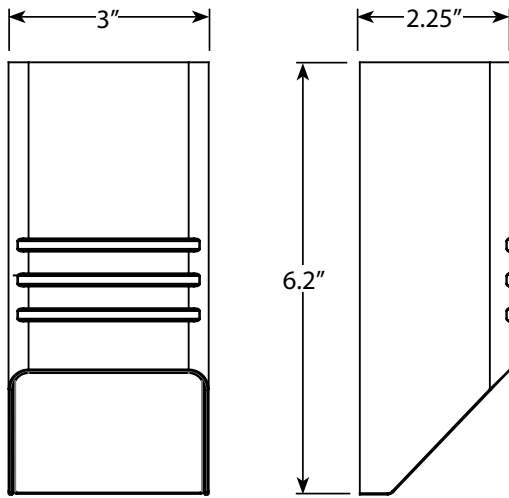

### Product Description

Premium grade components, mono-crystalline solar panel, and water-tight features make this fixture a professional grade solar deck light - built to outlast any other plastic solar deck lights on the market today. With a full solar charge, this fixture offers 30 lumens of subtle, balanced illumination for several hours, then will gradually and subtly dim throughout the night before powering off for a total of 5-6 hours of use each night depending on the charge.

### Product Dimensions

### Specifications

- ▶ **Construction:** Plastic
- ▶ **Finish:** Black
- ▶ **Mounting:** Stainless steel bracket and screws
- ▶ **Light Output:** 30 lumens that gradually diminish as the batteries drain
- ▶ **Lens:** Clear Glass
- ▶ **Light Source:** Integrated LED
- ▶ **Charge Time:** 8 hours of uninterrupted sunlight for full battery charge
- ▶ **Battery Information:** 3pcs AAA Ni-MH rechargeable batteries with 500Mah, output 3.6v DC, 1.8Wh
- ▶ **Powered by:** VOLT's attached solar panel