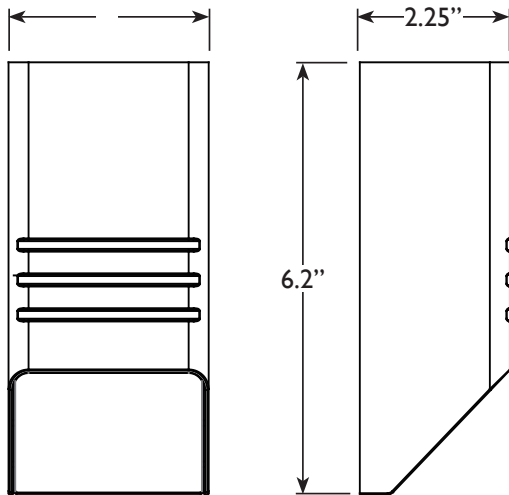

VOLT® Solar Landscape Lighting

Solar Deck Light- VSDL-6012-PWH

Product Description

Premium grade components, mono-crystalline solar panel, and water-tight features make this fixture a professional grade solar deck light - built to outlast any other plastic solar deck lights on the market today. With a full solar charge, this fixture offers 30 lumens of subtle, balanced illumination for several hours, then will gradually and subtly dim throughout the night before powering off for a total of 5-6 hours of use each night depending on the charge.

Product Dimensions

Features & Benefits

- ▶ Plastic white solar deck light made with an ABS material that is UV resistant.
- ▶ Monocrystalline cell solar panel.
- ▶ Comes with water-tight gaskets to prevent water from entering the fixture. IP65 rated.

Specifications

- ▶ **Construction:** Plastic
- ▶ **Finish:** White
- ▶ **Mounting:** Stainless steel bracket and screws
- ▶ **Light Output:** 30 lumens that gradually diminish as the batteries drain
- ▶ **Lens:** Clear Glass
- ▶ **Light Source:** Integrated LED
- ▶ **Charge Time:** 8 hours of uninterrupted sunlight for full battery charge
- ▶ **Battery Information:** 3pcs AAA Ni-MH rechargeable batteries with 500Mah, output 3.6v DC, 1.8Wh
- ▶ **Powered by:** VOLT's attached solar panel