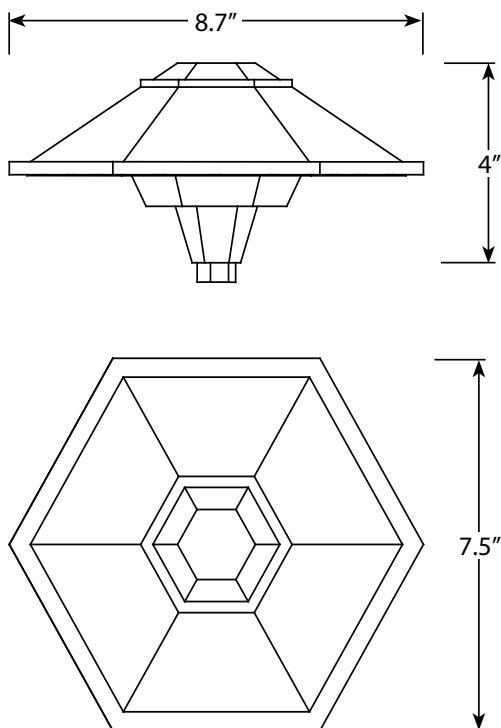

VOLT® Solar Landscape Lighting

VOLT® Solar Integrated LED Path Light- VSPL-1045

Product Description

With a full charge, this solar LED path light offers 40 lumens of warm, balanced illumination for path and area lighting applications. The light will gradually dim before powering off for a total of 6 hours of use each night depending on the charge. The battery requires 8-12 hours of uninterrupted sunlight to fully charge. Quick and easy installation with multiple mounting options available. Transform your outdoor living spaces while “Going Green” with professional quality solar powered landscape lighting. Available in brass/bronze or plastic/black.

Product Dimensions

Specifications

- ▶ **Construction:** Brass or Black Plastic
- ▶ **Finish:** Bronze or Black
- ▶ **Light Output:** 40 lumens that gradually diminish as the batteries drain
- ▶ **Lens:** Frosted
- ▶ **Light Source:** Integrated LED
- ▶ **Charge Time:** 8-12 hours of uninterrupted sunlight for full battery charge
- ▶ **Battery Information:** Lithium rechargeable battery with 2600Mah; 3.7V
- ▶ **Powered by:** VOLT's attached solar panel