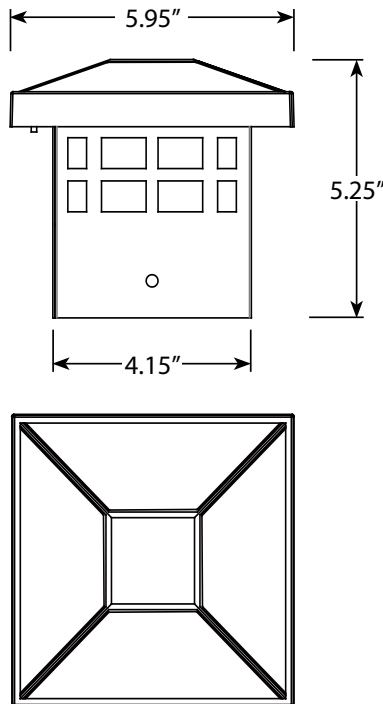

VOLT® Solar Landscape Lighting

Solar Integrated LED Post Top Light- VSPL-1046

Product Description

With a full charge, this solar post-top fixture offers 50 lumens of subtle, balanced illumination for several hours, then will gradually and subtly dim throughout the night before powering off for a total of approximately 6-7 hours of use each night. Quick and easy installation with mounting hardware included. Designed for standard 4x4 posts. Transform your deck or patio while “Going Green” with solar powered lighting. Available in brass/bronze or plastic/black.

Product Dimensions

Features & Benefits

- ▶ With a full charge, this fixture will last 6-7 hours each night starting at 50 lumens and gradually diminishing from there.
- ▶ Quick and easy installation on a 4x4 post.
- ▶ Design creates pattern on the ground for extra aesthetic appeal.
- ▶ Adds security and safety to decks, docks and fences
- ▶ Available in brass/bronze or plastic/black.

Specifications

- ▶ **Construction:** Brass or Plastic
- ▶ **Finish:** Brass Bronze or Black Plastic
- ▶ **Mounting:** 4x4 post
- ▶ **Light Output:** 50 lumens that gradually diminish as the batteries drain
- ▶ **Lens:** Clear Glass
- ▶ **Light Source:** Integrated LED
- ▶ **Charge Time:** 8-12 hours of uninterrupted sunlight for full battery charge
- ▶ **Panel Size:** (4) 5.3” x 2.5”
- ▶ **Powered by:** VOLT’s attached solar panel