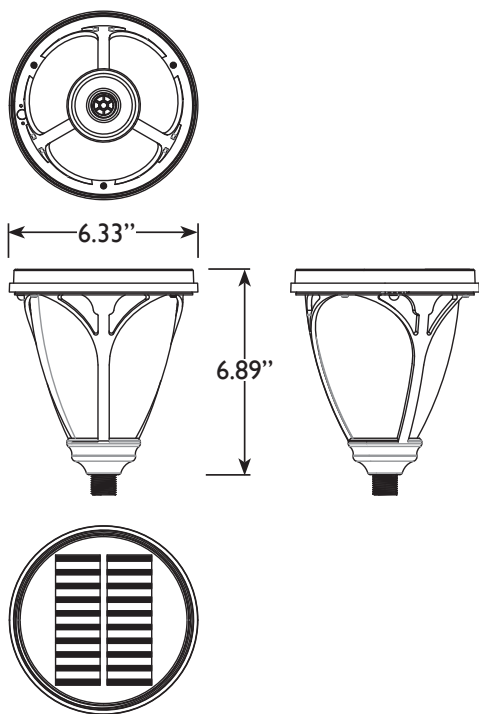

## VOLT® Solar Flame Integrated LED Brass Path Light (Bronze)- VSPL-1047-BBZ

### Product Dimensions

### Specifications

- ▶ **Construction:** Solid Brass
- ▶ **Finish:** Brass Bronze
- ▶ **Mounting:** Flame Lamp on 12" Riser, and 12" Riser on 10" Hammer Stake
- ▶ **Energy Consumption:** 3W
- ▶ **CCT:** 2200K
- ▶ **Lens:** Frosted Lens
- ▶ **Light Source:** Flame Simulated Bi-Pin Candle
- ▶ **Charge Time:** 8 hours of uninterrupted sunlight for full battery charge
- ▶ **Powered by:** Integrated Solar Panel