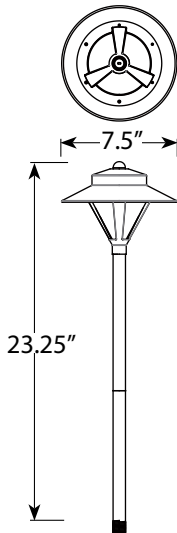

PRODUCT SPECIFICATIONS

Project Name _____ Date _____

Type or Model _____ Qty _____

VOLT® Low Voltage Landscape Lighting

VOLT® Solar Kit Path & Area Light- VSPL-9001-25-BBZ

PRODUCT DESCRIPTION

This brass path light is designed specifically for the VOLT® solar landscape lighting kits. Ideal for accenting paths, entryways, and/or garden beds. A solid brass construction and premium-grade components with water-tight features enable this fixture to last a lifetime. A lot of lumen values in the market are not accurate and therefore are a false comparison. On a full charge, this fixture will last from 16-22 hours each night starting at 250 lumens and gradually dim until powering off from there (varies with type of kit and charging). These lumen values are tested in a state of the art laboratory and are verifiably accurate. The fixture carries a Lifetime Warranty just like all of our other brass fixtures. This brass fixture is sure to outlast any traditional solar landscape lighting systems on the market today.

PRODUCT DIMENSIONS

SPECIFICATIONS

- **Construction:** Brass
- **Finish:** Bronze
- **Lead Wire:** 18 AWG
- **Lens:** Clear flat glass
- **Light Source:** Integrated LED (40,000 hr lifespan)
- **Operating Voltage:** 12VAC
- **Powered by:** VOLT's Solar Panel

WARRANTY

Lifetime Warranty on Fixture

FEATURES & BENEFITS

- With a full charge this fixture will last 16-22 hours each night starting at 250 lumens and gradually diminishing from there
- Pre-aged finish; natural patina that does not corrode.
- Silicone plug at the lead wire exit prevents ground moisture and insects from entering luminaire through the stem.
- This is a 5W, 2700K path and area light