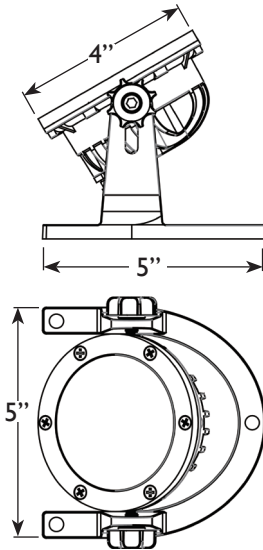

VOLT® Low Voltage Landscape Lighting

VOLT® RGBW Salty Dog Integrated LED Brass Underwater Light (Bronze)

Product Description

The Salty Dog is VOLT®’s most advanced underwater light. This integrated LED version is the first underwater light of this premium series to offer powerful, vivid RGBW color-changing capabilities. The fixture ships set at 100% light output with 2700K color temperature. Color modes and 10-step dimming options are unlocked using the VOLT® RGBW Remote Control (only one remote control is required to control VOLT® RGBW lights). Offers interchangeable optics - 60° lens pre-installed and 38° lens available separately. Constructed of durable cold forged brass with a robust base for secure mounting - no hardware required. Shielded and grated glare guard options available separately. Backed by VOLT®’s Lifetime Warranty.

Product Dimensions

Specifications

- ▶ **Construction:** Solid Cast Brass
- ▶ **Finish:** Bronze
- ▶ **Lead Wire:** 18AWG
- ▶ **Mounting:** 9” Hammer Stake
- ▶ **Lens:** Clear flat glass
- ▶ **Torque Setting:** 1.5 ft. lbs
- ▶ **Powered by:** VOLT’s Low Voltage Transformer
- ▶ **CCT for White Color:** 2700K
- ▶ **Beam Angle:** 60° (38° available separately)
- ▶ **Lumens:** 650lm @ 100%
- ▶ **Power Consumption:**

• 100% - 12w	50% - 9w
• 90% - 11w	40% - 7w
• 80% - 10.5w	30% - 5w
• 70% - 10w	20% - 4w
• 60% - 9.5w	10% - 2w

Features & Benefits

- ▶ Cold forged brass faceplate with pressure fit gasket (must be tightened in a star pattern) to guarantee complete waterproofing.
- ▶ Water tight wire glands ensure water cannot get inside the fixture.
- ▶ Extra heavy brass mount for stability.
- ▶ This fixture can be used fully submersed in water or on land.
- ▶ Raised lens to prevent water from puddling.
- ▶ These underwater lights have 2 additional styles of faceplates to choose from: shielded & grated (sold separately).
- ▶ RGBW available with remote sold separately.
- ▶ Comes with 60° optic pre-installed (38° available separately)