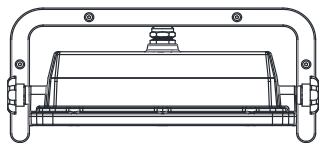

VOLT® Low Voltage Landscape Lighting

Wide Splash R7S Brass Underwater Light (Bronze) - VUL-6804-25-BBZ

Product Description

The Wide Splash R7S Underwater Light is designed for use in larger ponds and fountains where powerful, widespread light output is desired. The cold forged brass construction is durable and is ideal for underwater use, especially in chlorinated and chemically treated water features where aluminum will corrode. A precisely-engineered brass faceplate screws onto the body and fits onto an o-ring for a watertight seal (must be tightened in star pattern). A pressure fitting seals the opening where the cable enters the fixture. Uses R7S LED bulbs (sold separately). Backed by VOLT®'s Lifetime Warranty.

Product Dimensions

Features & Benefits

- ▶ Cold forged brass faceplate for maximum durability.
- ▶ Completely water tight and fully submersible.
- ▶ Fully adjustable lamp housing that allows for precise aim.
- ▶ Pressure fit gasket (must be tightened in a star pattern).
- ▶ IP68 rated
- ▶ Maximum depth of 18in.

Specifications

- ▶ Construction: Brass
- ▶ Finish: Bronze
- ▶ Lead Wire: 18 AWG
- ▶ Lens: Clear Flat Glass
- ▶ Light Source: R7S Bulb
- ▶ Operating Voltage: 12VAC
- ▶ Powered by: VOLT's Low Voltage Transformer
- ▶ IP Rating: 68