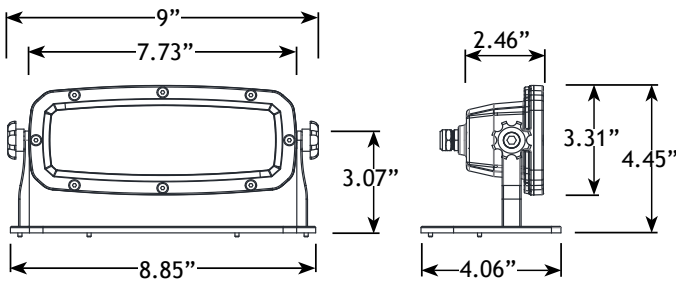

VOLT® Low Voltage Landscape Lighting

Wide Splash R7S Brass Underwater Light (Bronze) - VUL-6804-25-BBZ

Product Description

The Wide Splash R7S Underwater Light is designed for use in larger ponds and fountains where powerful, widespread light output is desired. The cold forged brass construction is durable and is ideal for underwater use, especially in chlorinated and chemically treated water features where aluminum will corrode. A precisely-engineered brass faceplate screws onto the body and fits onto an o-ring for a watertight seal (must be tightened in star pattern). A pressure fitting seals the opening where the cable enters the fixture. Uses R7S LED bulbs (sold separately). Backed by VOLT®'s Lifetime Warranty.

Product Dimensions

Features & Benefits

- ▶ Cold forged brass faceplate for maximum durability.
- ▶ Completely water tight and fully submersible.
- ▶ Fully adjustable lamp housing that allows for precise aim.
- ▶ Pressure fit gasket (must be tightened in a star pattern).
- ▶ IP68 rated
- ▶ Maximum depth of 18in.

Specifications

- ▶ Construction: Brass
- ▶ Finish: Bronze
- ▶ Lead Wire: 18 AWG
- ▶ Lens: Clear Flat Glass
- ▶ Light Source: R7S Bulb
- ▶ Operating Voltage: 12VAC
- ▶ Powered by: VOLT's Low Voltage Transformer
- ▶ IP Rating: 68