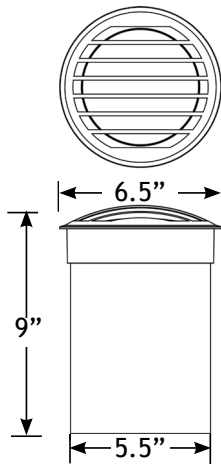

Product Dimensions

Features & Benefits

- Solid Brass Grate
- Pre-aged finish; a natural patina
- Stainless steel adjustable lamp holder and lens holder
- Convex Lens (water drains off to prevent puddling)

Specifications

- **Construction:** Brass
- **Finish:** Bronze
- **Lead Wire:** 16AWG
- **Lens:** Clear Tempered glass
- **Light Source (Sold Separately):** PAR 36 (LED or Halogen)
- **Operating Voltage:** 12V AC
- **Powered by:** VOLT's Low Voltage Transformer

Warranty

Lifetime Warranty

Certifications

Max 35 Watts
File #E466348

Max 35 Watts
File #E466348