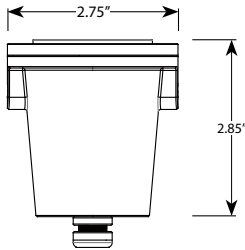

### Product Description

This redesigned in-grade light is now more compact than ever. This fixture is made from cold forged brass which is less porous than cast brass and better suited for water-related conditions. The compact size is ideal for low-profile applications. It also has a pressure fit gasket that creates a tight seal - keeping water out of the internal housing. Newly designed wire glands prevent water from getting into the fixture at one of the most common points of failure. This innovative fixture also features an adjustable gimbal which allows for precise aiming of the light output (a level of customization not common among many other in-grade lights on the market). Choose your desired lighting by selecting from our wide variety of MR11 bulbs. Versions offered include: Open-Face, Grated, Shielded, Beacon, and Turret Top.

### Product Dimensions