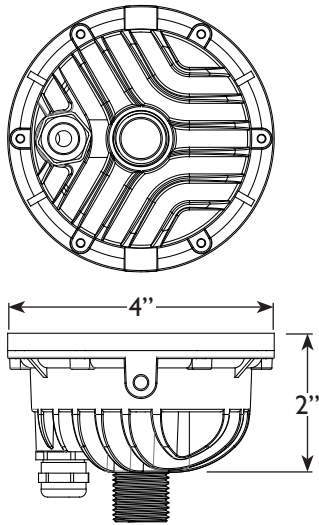

### Product Dimensions

### Specifications

- ▶ **Construction:** Solid Cast Brass
- ▶ **Finish:** Bronze
- ▶ **Lead Wire:** 18AWG
- ▶ **Mounting:** 9" Hammer Stake
- ▶ **Lens:** Clear flat glass
- ▶ **Torque Setting:** 1.5 ft. lbs
- ▶ **Powered by:** VOLT's Low Voltage Transformer
- ▶ **CCT for White Color:** 2700K
- ▶ **Beam Angle:** 60° (38° available separately)
- ▶ **Lumens:** 650lm @ 100%
- ▶ **Power Consumption:**