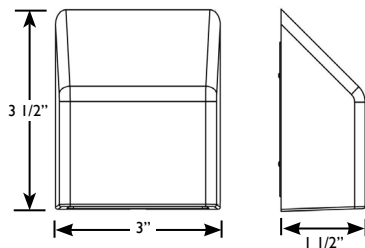

AMP® Deck-Design Pro™
Squared LED Deck Light

Features & Benefits

- Solid cast brass construction
- Two finishes:
  - Antique Bronze
  - Titanium White
- Low Profile:
  - ideal for surface mounting on fences and stair risers
- Lamp Ready Light source- Choose what color temperature you prefer
- Two Face-Plate Styles:
  - Rounded - does not project light above the horizon (full cutoff design) making it Dark Sky compliant
  - Squared - matches the visual elements of the squared posts and railings to which it is attached