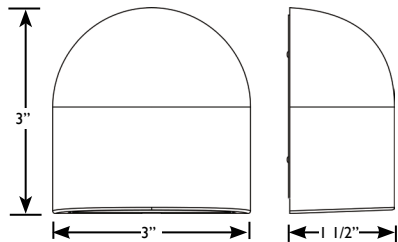

Customizable color coupled with the thin design, makes these great for almost any application.

Product Dimensions

AMP® Deck-Design Pro™
Rounded LED Deck Light

AMP® Deck-Design Pro™
Squared LED Deck Light

PRODUCT SPECIFICATIONS

AMP® Low Voltage Landscape Lighting
Deck-Design Pro™ LED Lamp Ready Deck Lights

Specifications

- ▶ **Construction:** Cast Brass
- ▶ **Finish:** Antique Bronze and Titanium White
- ▶ **Lead Wire:** 25' 18AWG, SPT-2 premium wire
- ▶ **Mounting:** 2 mounting holes (mounting hardware not included)
- ▶ **Light Source:** 2W LED Bi-Pin Lamp
- ▶ **Lens:** frosted, flat glass
- ▶ **Color Temperature:** 2700K or 3000K
- ▶ **Life:** 40,000 hours L70
- ▶ **Power Data:** See LED Lamp Spec sheet for GU4 Bi-pins
- ▶ **Powered by:** AMP® low voltage transformers