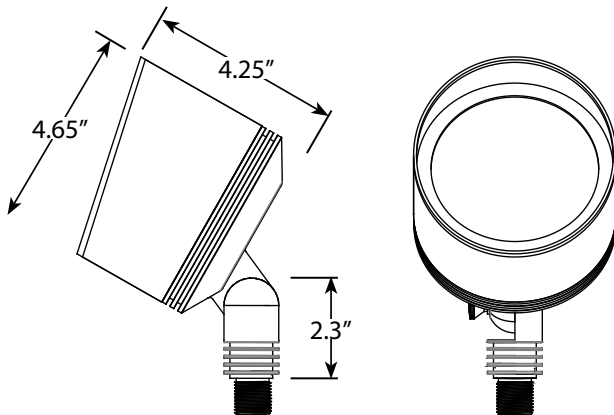

AMP® Low Voltage Landscape Lighting

AMP® StoutPro PAR36 G2 Brass Black Flood Light - (AFL-4015-4-B-BK)

PRODUCT DESCRIPTION

With its solid brass construction, the AMP® StoutPro PAR36 G2 Brass Black Flood Light offers exceptional durability and longevity, making it a reliable choice for a variety of outdoor lighting projects. The modern black finish adds a touch of sophistication, allowing it to seamlessly blend with contemporary design aesthetics.

The AMP® StoutPro PAR36 G2 Brass Black Flood Light features an adjustable and tool-less knuckle allowing for precision aiming and flexibility to highlight specific areas such as large signage, walls, trees, and more. This light is also engineered with a water-tight design to protect against moisture and other outdoor elements.

PRODUCT DIMENSIONS

SPECIFICATIONS

- ▶ **Construction:** Brass
- ▶ **Finish:** Black
- ▶ **Lead Wire:** 4' (standard) 18AWG
- ▶ **Lens:** Clear
- ▶ **Light Source (not included):** PAR36 (LED or Halogen)
- ▶ **Operating Voltage:** 12VAC
- ▶ Powered by: AMP's Low Voltage Transformer