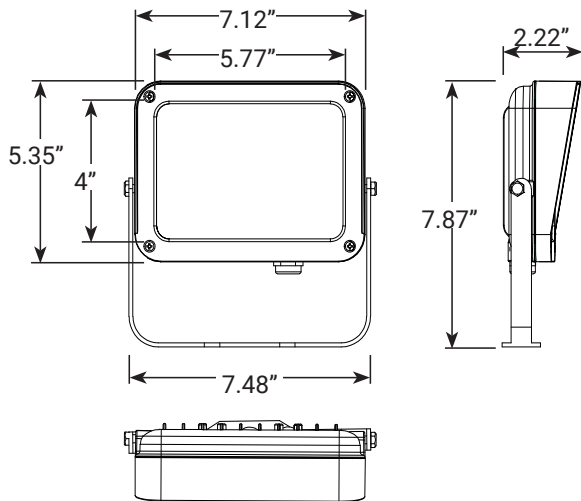

PRODUCT DIMENSIONS

FEATURES & BENEFITS

- Solid Brass Construction.
- Pre-aged bronze finish that will naturally patina with age.
- Color-changing integrated LED light source – no bulbs to replace.
- 120° beam angle provides expansive coverage
- Adjustable yoke mount allows light to be positioned as needed.

SPECIFICATIONS

- **Construction:** Brass
- **Finish:** Bronze
- **Lead Wire:** 18AWG
- **Mounting:** 10" Hammer® Stake with cutout for wire exit
- **Lens:** Frosted tempered glass
- **Light Source (not included):** Integrated
- **Operating Voltage:** 12VAC
- **Powered by:** AMP's Low Voltage Transformer
- **Lumens:**
  - **White (2700K)** - 1700lm
  - **Red** - 150lm
  - **Green** - 790lm
  - **Blue** - 130lm

WARRANTY

Lifetime Warranty

CERTIFICATIONS

LISTED File #E466348

LISTED File #E466348