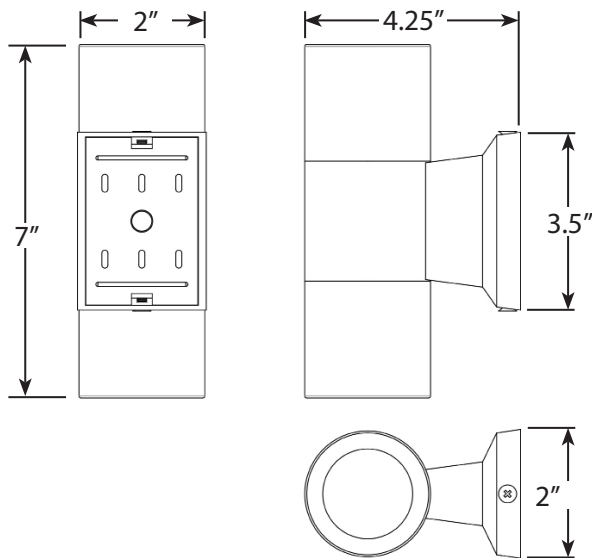

## PRODUCT DESCRIPTION

Built with meticulous attention to detail, the solid cast brass construction of this sconce ensures unmatched durability and longevity, making it a reliable choice for even the most demanding outdoor environments. Its black powder-coat finish not only enhances its durability but also offers universal matching ability, allowing you to seamlessly integrate it into any architectural or landscape design. Designed to meet the unique needs of professionals, this sconce features a smaller mounting bracket, specifically crafted to fit lanai and pool cage posts. Its moisture-tight design ensures optimal performance, even in challenging weather conditions, providing your clients with up- and downlighting solutions that stand the test of time and create captivating lighting effects that highlight key features of outdoor spaces.

## PRODUCT DIMENSIONS

## SPECIFICATIONS

- ▶ **Construction:** Brass
- ▶ **Finish:** Black
- ▶ **Lead Wire:** 18AWG
- ▶ **Lens:** Clear Flat Glass
- ▶ **Light Source (not included):** MR16 (LED or Halogen)
- ▶ **Operating Voltage:** 12VAC
- ▶ **Powered by:** AMP's Low Voltage Transformer