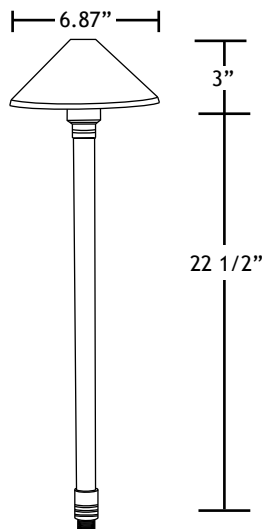

# AMP® Low Voltage Landscape Lighting

AMP® ConicaPro™ Path & Area Light (Brass Black) - **AAR-3514-B-BK**

## PRODUCT DESCRIPTION

The AMP® ConicaPro™ Area/Path Light (Brass Black) projects a moderately-sized circle of soft-edged light. The fixture's appearance is modern, yet simple and organic.

## PRODUCT DIMENSIONS

## SPECIFICATIONS

- ▶ **Construction:** Brass
- ▶ **Finish:** Black
- ▶ **Lead Wire:** 18AWG
- ▶ **Mounting:** 10" Hammer® Stake with cutout for wire exit
- ▶ **Lens:** Clear
- ▶ **Light Source (not included):** :LED Bi-Pin
- ▶ **Coverage Area:** This fixture provides a 12' diameter of illumination
- ▶ **Operating Voltage:** 12VAC
- ▶ **Powered by:** AMP's Low Voltage Transformer