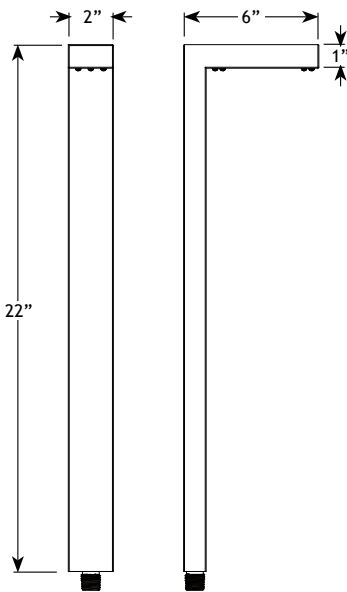

AMP® Low Voltage Landscape Lighting

AMP® Wide NovellePro Black Path & Area Light -(APL-3026-4-B-BK)

PRODUCT DESCRIPTION

Designed with clients' needs in mind, the AMP® Wide NovellePro Black Path & Area Light features a moisture-tight design that guarantees exceptional performance in any weather condition. Rain or shine, you can trust this path light to deliver reliable and consistent illumination, allowing your clients to enjoy their outdoor spaces even during inclement weather. But it's not just about durability—the Wide NovellePro Path Light also offers unparalleled style and versatility. Its low-profile design and clean lines effortlessly complement a variety of architectural styles, making it a versatile choice for any landscape project. Whether illuminating pathways, garden beds, or outdoor gathering areas, the Wide NovellePro Path & Area Light adds a touch of elegance that enhances the overall ambiance of the space.

PRODUCT DIMENSIONS

FEATURES & BENEFITS

- ▶ Sheet Brass Construction.
- ▶ Pre-aged finish; no powder coating, paint or finish to wear off or peel—just natural patina that does not corrode.
- ▶ Beryllium copper socket – more corrosion resistant than copper.
- ▶ Silicone plug at lead wire exit prevents ground moisture and insects from entering luminaire through the stem.
- ▶ Polycarbonate shatter-resistant lens

SPECIFICATIONS

- ▶ **Construction:** Brass
- ▶ **Finish:** Black
- ▶ **Lead Wire:** 18AWG
- ▶ **Mounting:** 10" Hammer® Stake with cutout for wire exit
- ▶ **Lens:** Clear Flat Glass
- ▶ **Light Source (not included):** Bi-Pin(LED or Halogen)
- ▶ **Operating Voltage:** 12VAC
- ▶ **Powered by:** AMP's Low Voltage Transformer