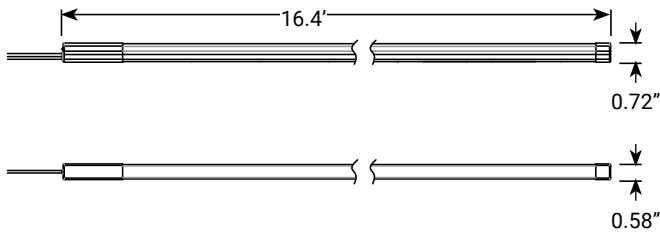

## 16ft RGBW LED Rope Light- ARL-RGBW-16

### PRODUCT DESCRIPTION

Introducing the AMP® 16 ft. RGBW LED Rope Light (Integrated) – the ideal solution for contractors seeking to enhance their clients’ outdoor spaces. With 420 LEDs packed into its 16-foot length, this color-changing rope light offers unparalleled versatility.

### PRODUCT DIMENSIONS