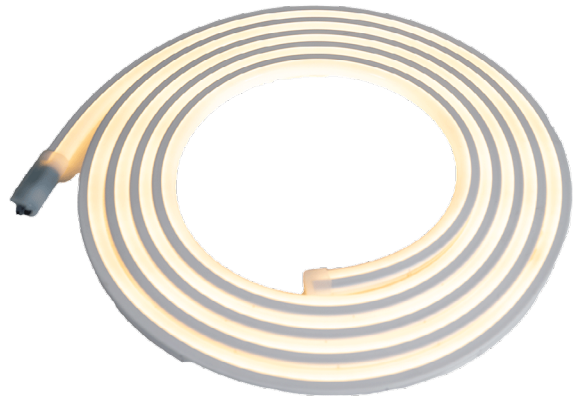

## 16ft RGBW LED Rope Light- ARL-RGBW-16

### PRODUCT DESCRIPTION

Introducing the AMP® 16 ft. RGBW LED Rope Light (Integrated) – the ideal solution for contractors seeking to enhance their clients’ outdoor spaces. With 420 LEDs packed into its 16-foot length, this color-changing rope light offers unparalleled versatility.

Crafted from durable, UV-tested silicone, it guarantees long-lasting performance and won’t yellow over time. Easily mountable with included brackets, it’s perfect for hardscapes, decks, railings, trees, steps, gardens, pathways, and more. Delivering 329 lumens and IP67-rated for outdoor durability, it ensures reliable illumination in any environment. Plus, control colors effortlessly with the included IR remote.

### SPECIFICATIONS

- ▶ **Construction:** Silicon
- ▶ **Finish:** White
- ▶ **Mounting:** Comes with brackets for mounting
- ▶ **Light Source (not included):** 420 LEDs
- ▶ **Operating Voltage:** 12VAC
- ▶ **Powered by:** AMP’s Low Voltage Transformer