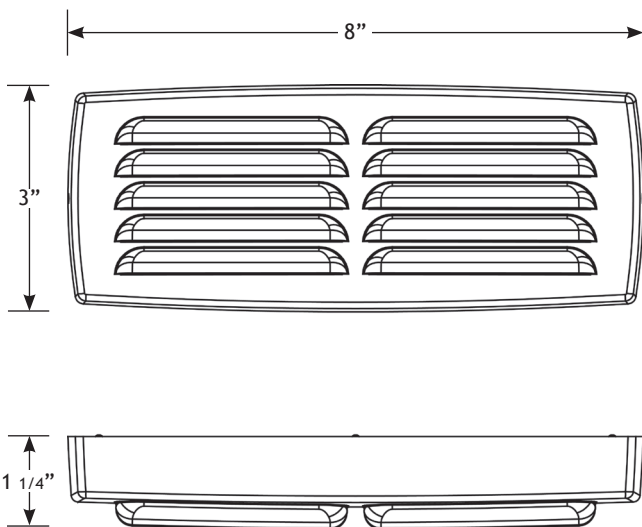

AMP® Low Voltage Landscape Lighting

Safe-Step Pro™ LED Step Light

Product Description

With solid cast brass construction and an integrated Cree® LED light source, this professional fixture performs a critical safety function - lighting steps and stairs (features that must be illuminated to prevent trips and falls).

The AMP® Safe-Step Pro™ LED Step Light performs this function perfectly. Its louvered design and low profile makes it ideal for surface mounting on stair risers or sidings. Even when mounted just inches above the floor, its light distribution is wide enough and extends forward enough to fully illuminate typical stair treads.

Product Dimensions

Features & Benefits

- ▶ Solid cast brass construction
- ▶ Wide even light distribution
- ▶ Extremely low energy consumption (3.7W)
- ▶ Low Profile - ideal for surface mounting on stair risers
- ▶ Integrated light source with USA -made Cree® LED's
- ▶ Louvered lens - will not cause direct glare