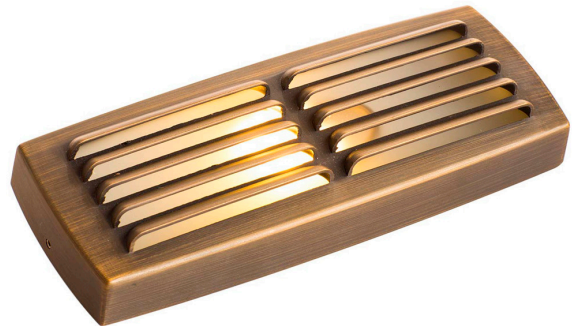

AMP® Low Voltage Landscape Lighting

Safe-Step Pro™ LED Step Light

Product Description

With solid cast brass construction and an integrated Cree® LED light source, this professional fixture performs a critical safety function - lighting steps and stairs (features that must be illuminated to prevent trips and falls).

The AMP® Safe-Step Pro™ LED Step Light performs this function perfectly. Its louvered design and low profile makes it ideal for surface mounting on stair risers or sidings. Even when mounted just inches above the floor, its light distribution is wide enough and extends forward enough to fully illuminate typical stair treads.

The louvers also ensure the complete absence of uplight, entirely preventing direct glare into the eyes of people ascending the stairs. No other light fixture presents such an effective solution to the safety risks associated with steps and stairs in the landscape.

Product Dimensions

Features & Benefits

- ▶ Solid cast brass construction
- ▶ Wide even light distribution
- ▶ Extremely low energy consumption (3.7W)
- ▶ Low Profile - ideal for surface mounting on stair risers
- ▶ Integrated light source with USA -made Cree® LED's
- ▶ Louvered lens - will not cause direct glare