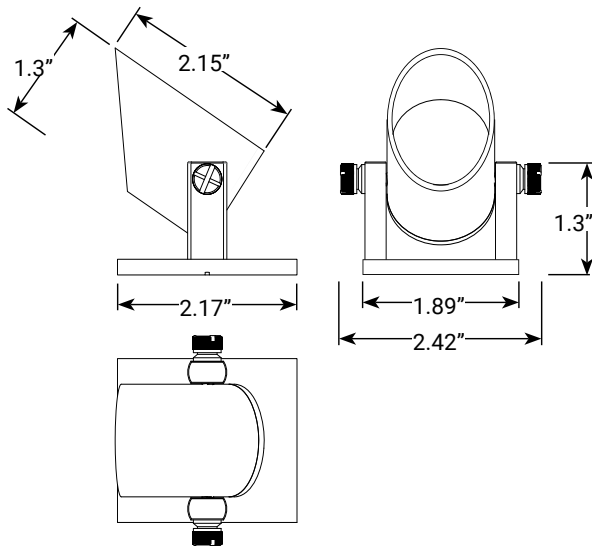

## PRODUCT DIMENSIONS

## SPECIFICATIONS

- ▶ Construction: Brass
- ▶ Finish: Bronze
- ▶ Lead Wire: 25' 18AWG lead wire
- ▶ Mounting: Non-skid rubber pads prevent fixtures from moving
- ▶ Lens: Clear Flat Glass
- ▶ Light Source: Integrated LED
- ▶ Operating Voltage: 12VAC
- ▶ Powered by: AMP's Low Voltage Transformer