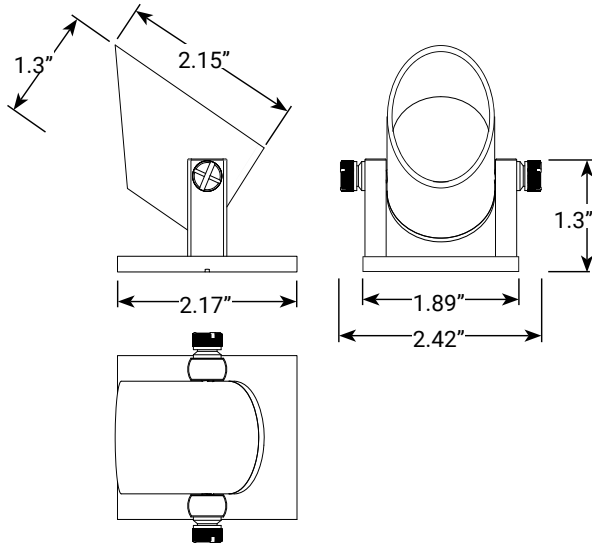

## PRODUCT DIMENSIONS

## SPECIFICATIONS

- ▶ Construction: Brass
- ▶ Finish: Bronze
- ▶ Lead Wire: 18AWG lead wire
- ▶ Mounting: Non-skid rubber pads prevent fixtures from moving
- ▶ Lens: Clear Flat Glass
- ▶ Light Source: Integrated LED
- ▶ Operating Voltage: 12VAC
- ▶ Powered by: AMP's Low Voltage Transformer