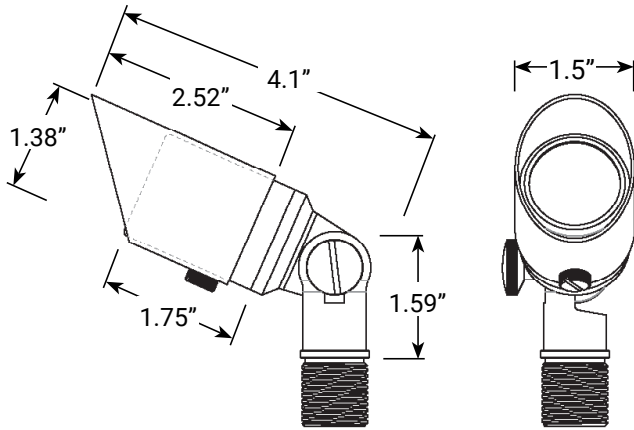

PRODUCT SPECIFICATIONS

Project Name _____ Date _____

VOLT®

Type or Model _____ Qty _____

VOLT® Low Voltage Landscape Lighting

VOLT® LAL-SPKIT3

PRODUCT DESCRIPTION

This spotlight mini is a versatile low voltage LED fixture that can contribute to nearly any landscape lighting project. Included with this cast brass spotlight are a 2W directional MR8 LED bulb, 4' lead wire and a 6" PVC ground stake. The fixture is extremely adaptable, with a smooth knuckle for precision aiming and an adjustable glare guard for complete light control. Made from high-quality cast brass, this fixture looks, feels and performs like a commercial-grade product despite its economical pricing.

PRODUCT DIMENSIONS

FEATURES & BENEFITS

- Solid Brass Construction.
- Pre-aged finish; natural patina that does not corrode.
- Beryllium copper socket more corrosion resistant than copper.
- Strip resistant threading provides superior mounting stability.
- Adjustable knuckle allows light to be precision aimed.

SPECIFICATIONS

- **Construction:** Brass
- **Finish:** Bronze
- **Lead Wire:** 18 AWG
- **Lens:** Clear flat glass
- **Light Source:** MR8 bulb
- **Operating Voltage:** 12VAC
- **Powered by:** VOLT's Low Voltage Transformer
- **Watts:** 2W
- **Lumens:** 175lm
- **Color Temperature:** 2700K